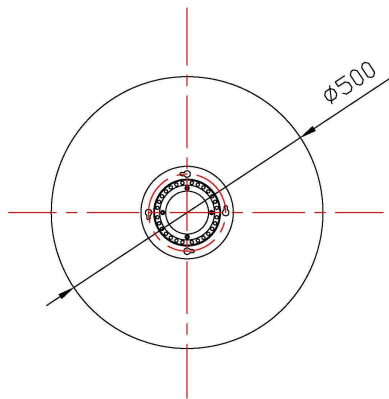

ANT-80W industrie high bay

LED Power: 80W

voltage: AC (85V~265V) / (50~60Hz)

Power Factor (PF): >0.9

LED efficiency: 60-65lm/W led CREE

lumens: 4800-5200lm

Fixture efficiency: >90%

Degree angle: 120° a 170

Temperature de couleur (CCT): 2700~7000K

Durée de vie : >50000Hrs

Poid net: 9kgs

IP Degree: IP64

ANT-30W/FN	30W	2400 Lm		
ANT-50W/FN	50W	4000 Lm		
ANT-80W/FN	80W	5200Lm		
ANT-100W/FN	100W	8000 Lm		