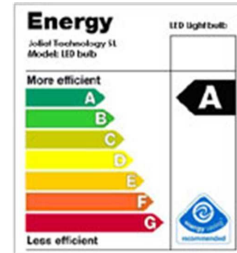

ANT-80W industrie high bay

LED Power: 80W

voltage: AC (85V~265V) / (50~60Hz)

Power Factor (PF): >0.9

LED efficiency: 60-65lm/W led CREE

lumens: 4800-5200lm

Fixture efficiency: >90%

Degree angle: 120° a 170

Temperature de couleur (CCT): 2700~7000K

Durée de vie : >50000Hrs

Poid net: 9kgs

IP Degree: IP64

ANT-30W/FN	30W	2400 Lm		
ANT-50W/FN	50W	4000 Lm		
ANT-80W/FN	80W	5200Lm		
ANT-100W/FN	100W	8000 Lm		